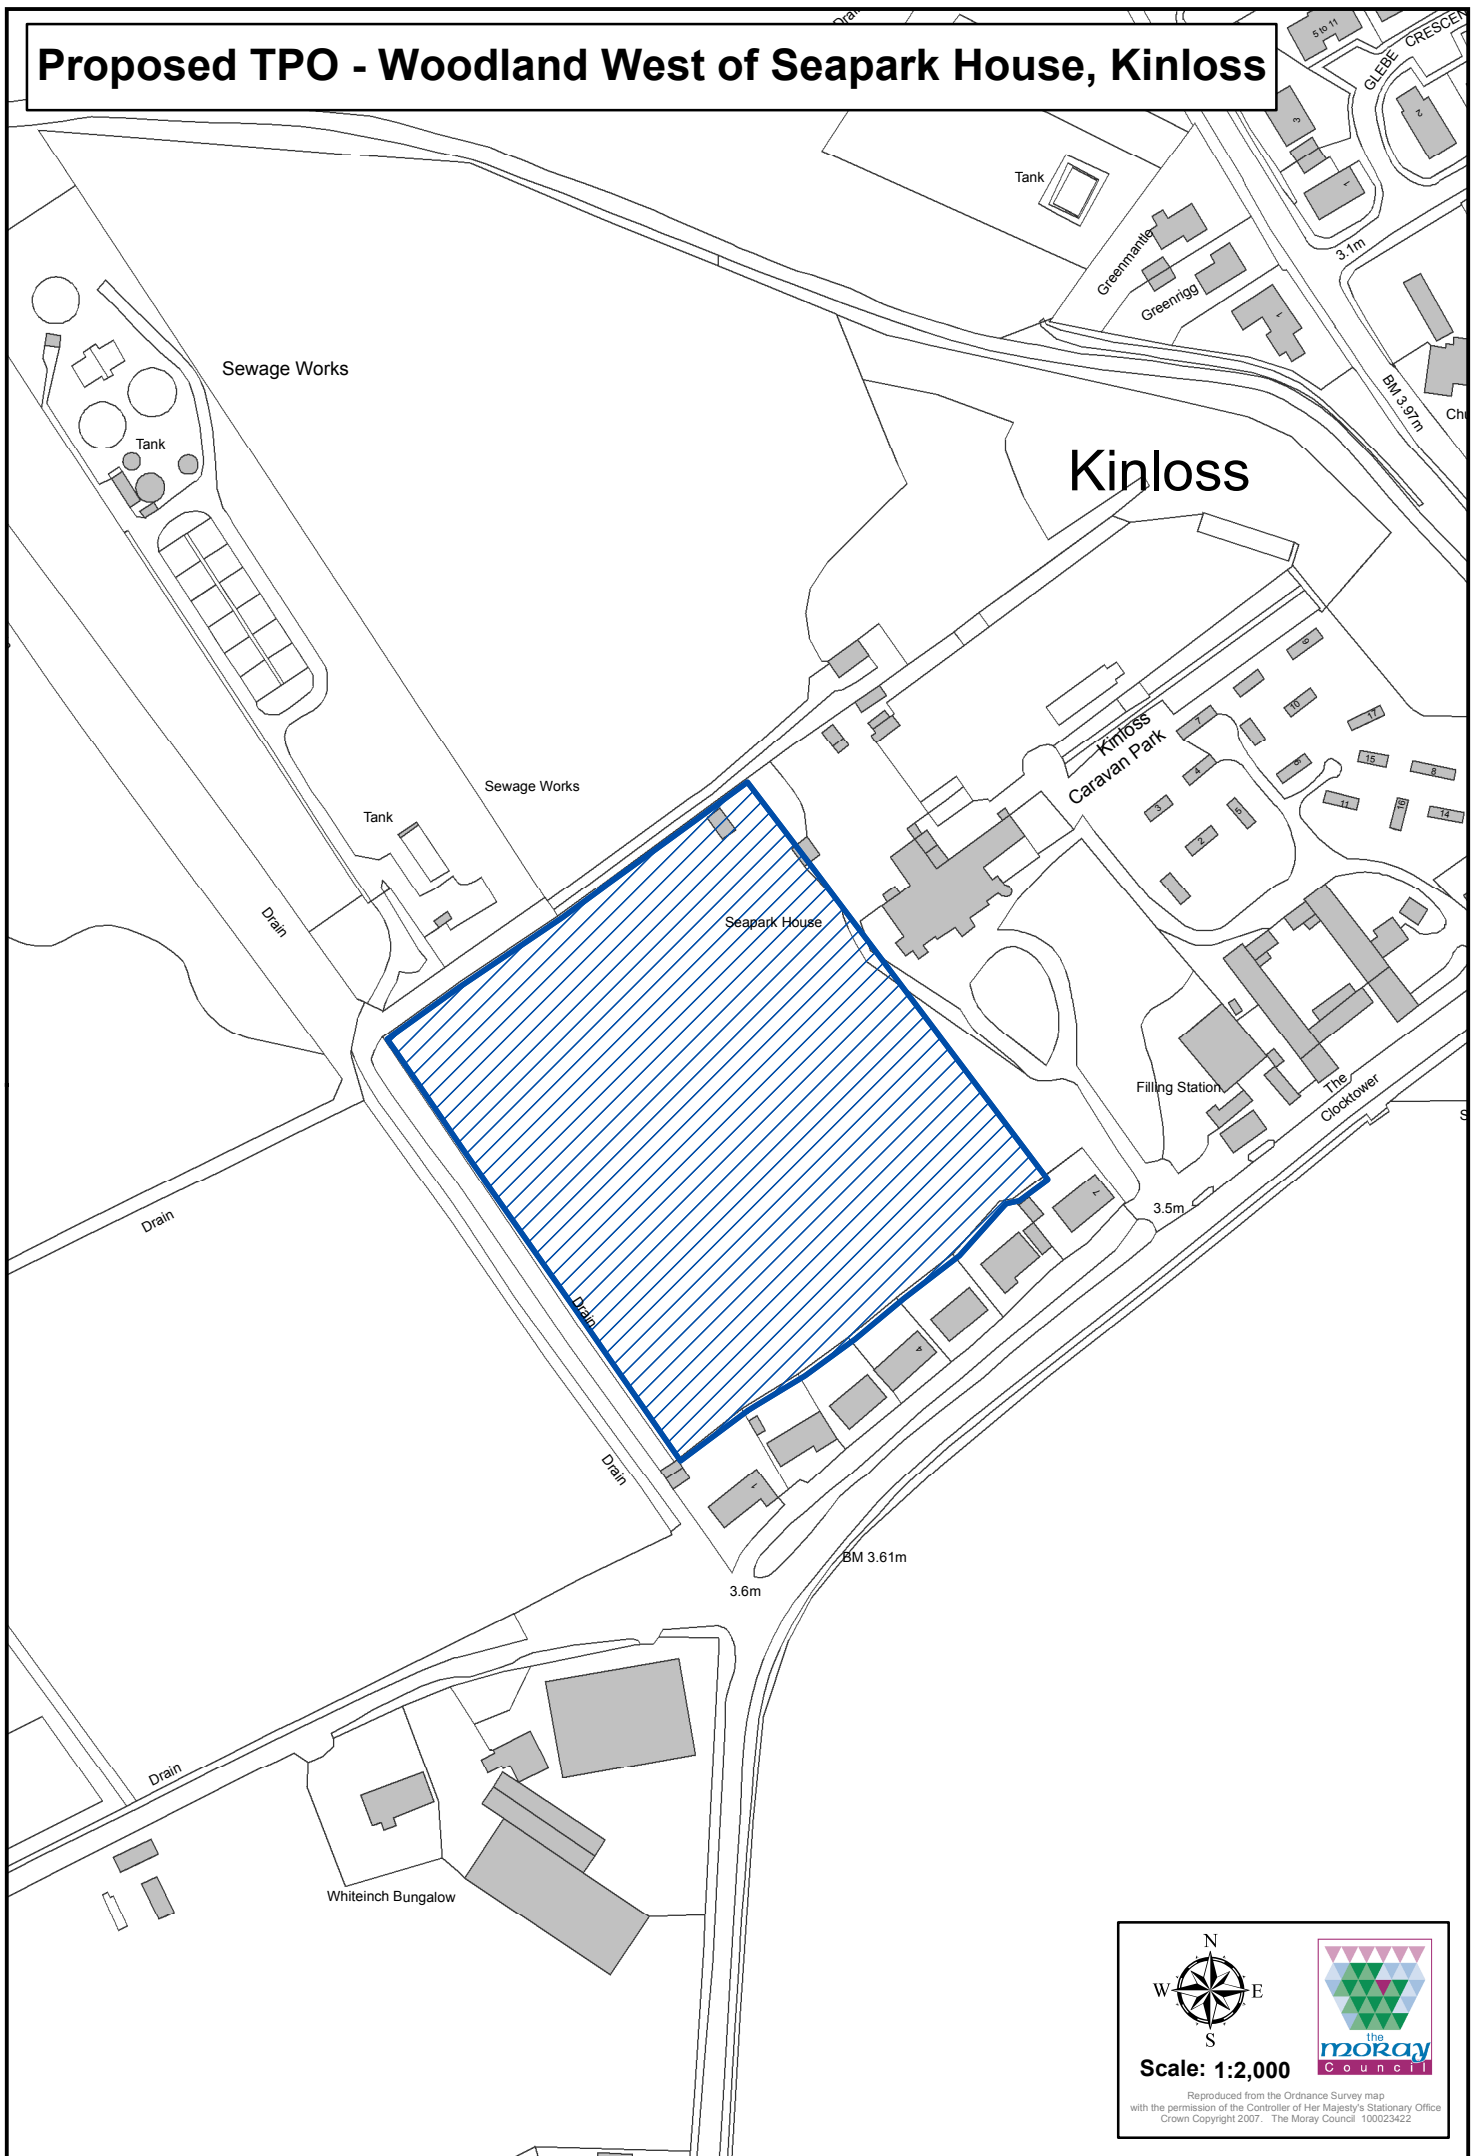

Proposed TPO - Woodland West of Seapark House, Kinloss

Scale: 1:2,000

Reproduced from the Ordnance Survey map with the permission of the Controller of Her Majesty's Stationary Office Crown Copyright 2007. The Moray Council 100023422